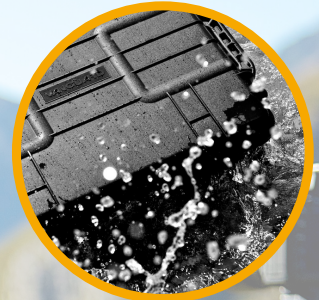

SUPREME CASES

Tough, durable, waterproof cases that are designed to keep your kit safe, whether at home, or on an expedition

Waterproof
to 5 metres

Tough
up to 120kg

Models that include
Divider Bag

Models that include
Foam Insert

Designed for travel, all models include an automatic air equalisation valve

"D" models include a removable divider bag that can be used in the case or separately, and adapted to your kit as it changes over time.