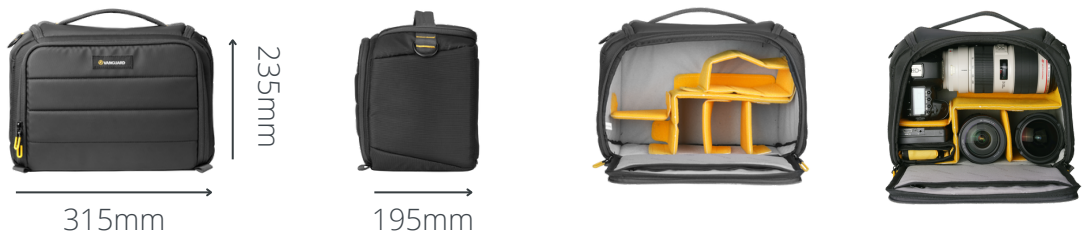

VEO BIB F DIMENSIONS

To help you work out what bags your **VEO BIB F** will fit into, we've summarised the maximum external dimensions here. Just measure the interior of the bag you'd like to fit the **VEO BIB F** into and you can work out which is best.

VEO BIB F 27

Capacity: 6.5 Litres
Weight: 540g

VEO BIB F 28

Capacity: 8 Litres
Weight: 680g

VEO BIB F 33

Capacity: 13 Litres
Weight: 860g

VEO BIB F 36

Capacity: 17 Litres
Weight: 1040g

VEO BIB F is ideal for: Suitcases | Roller Bags | Backpacks